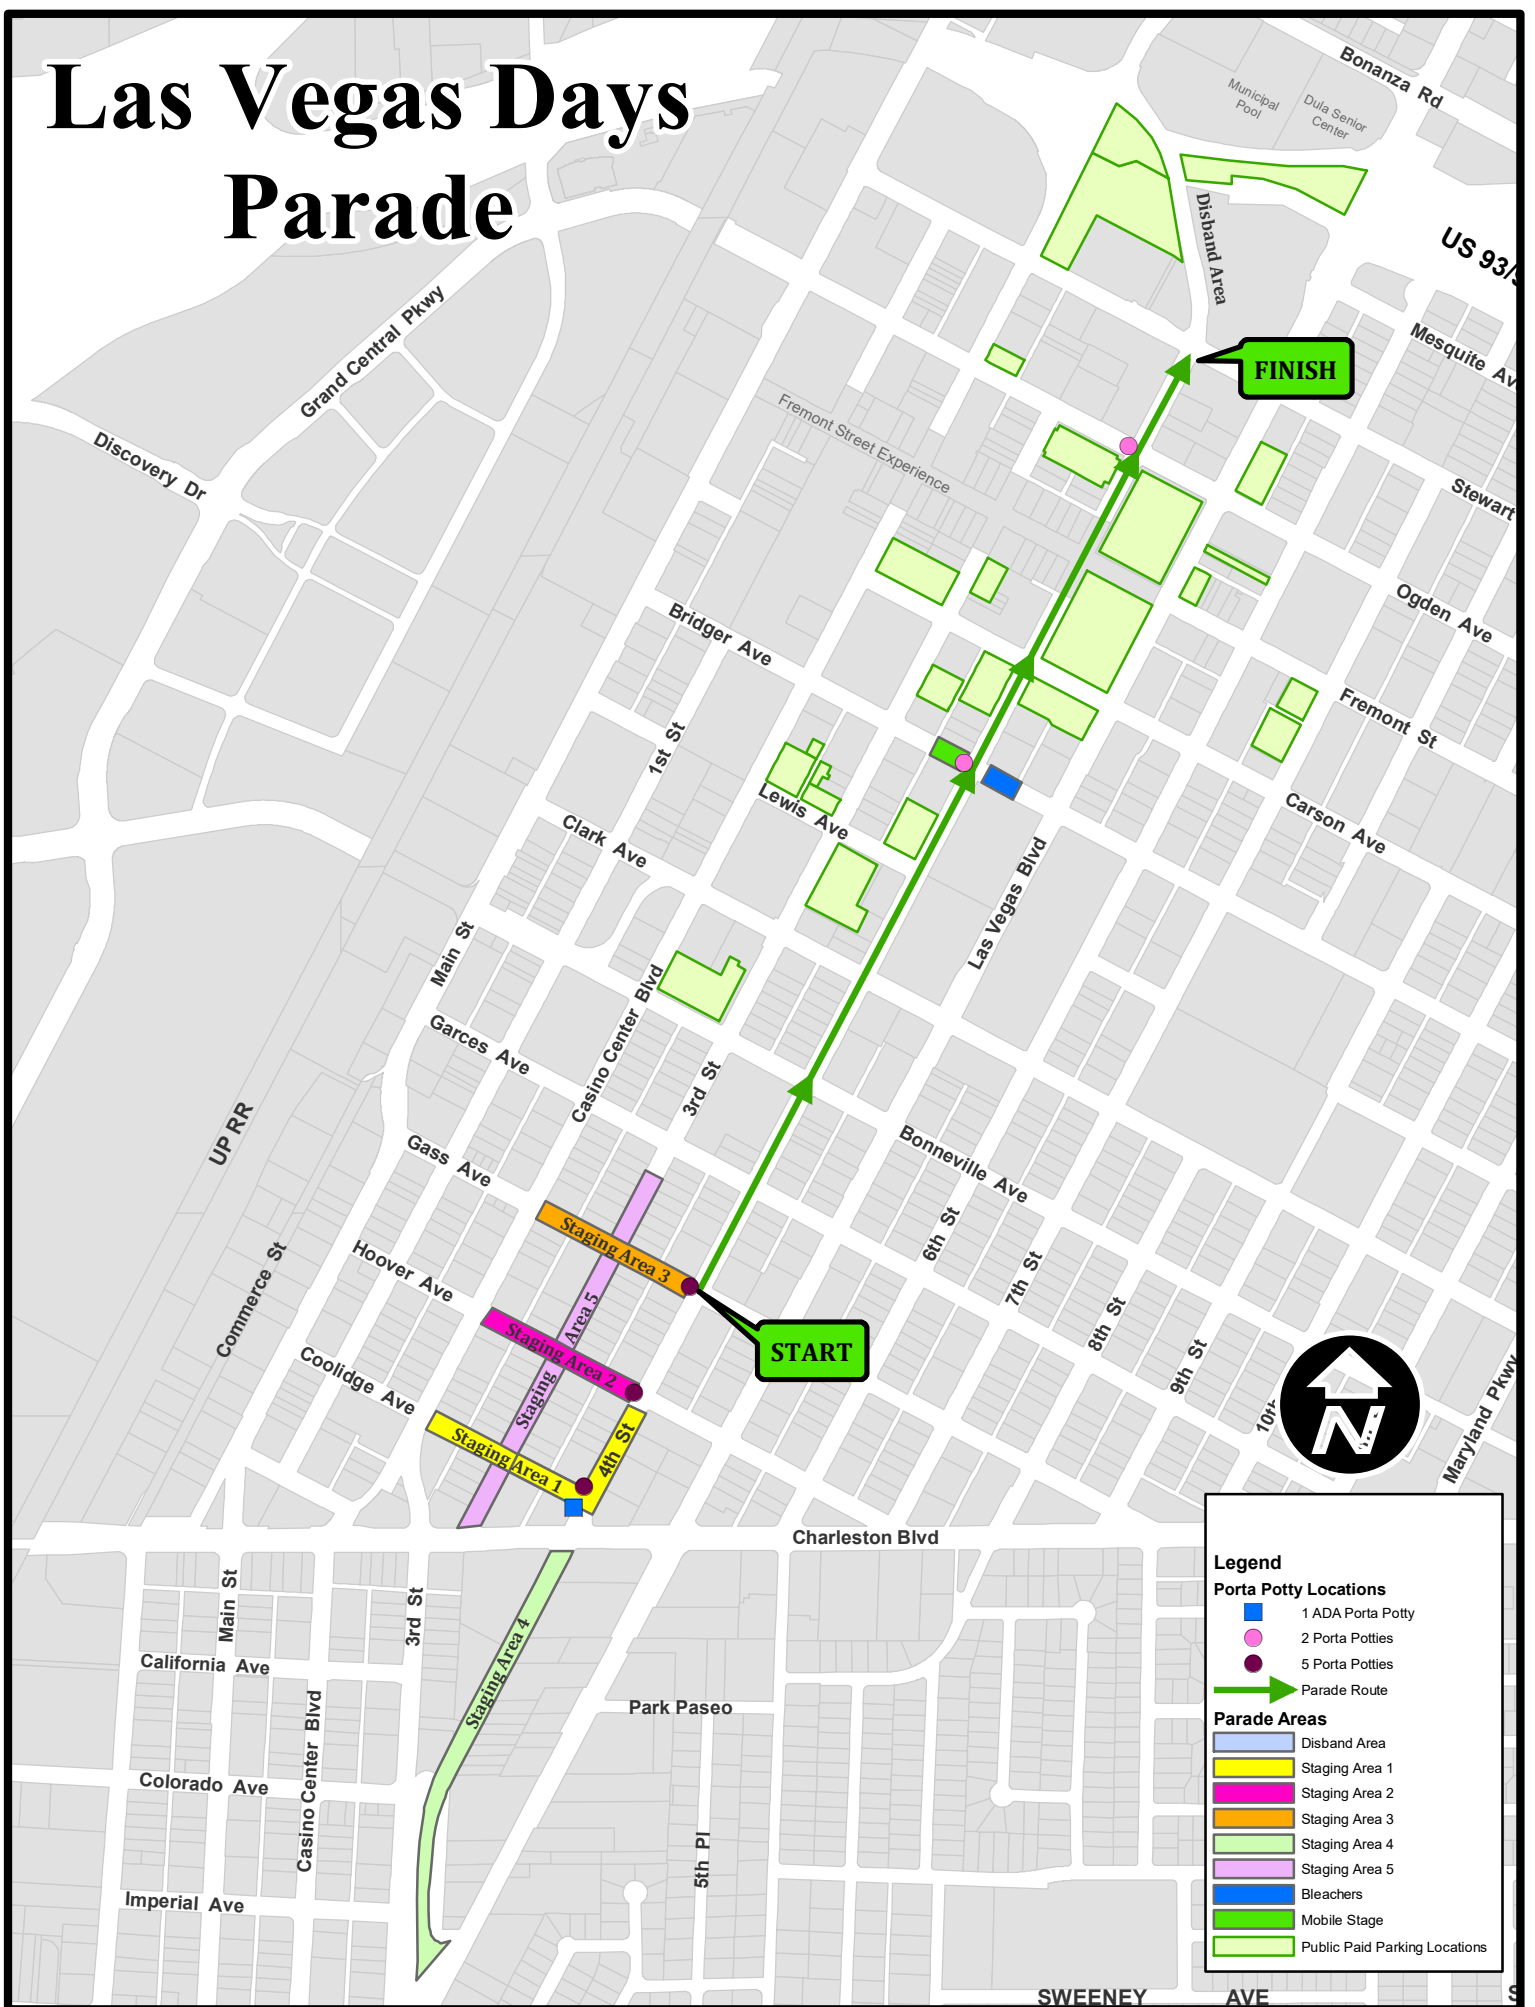

Las Vegas Days Parade

Legend

Porta Potty Locations

- 1 ADA Porta Potty
- 2 Porta Potties
- 5 Porta Potties

Parade Areas

- Disband Area
- Staging Area 1
- Staging Area 2
- Staging Area 3
- Staging Area 4
- Staging Area 5
- Bleachers
- Mobile Stage
- Public Paid Parking Locations

➔ Parade Route